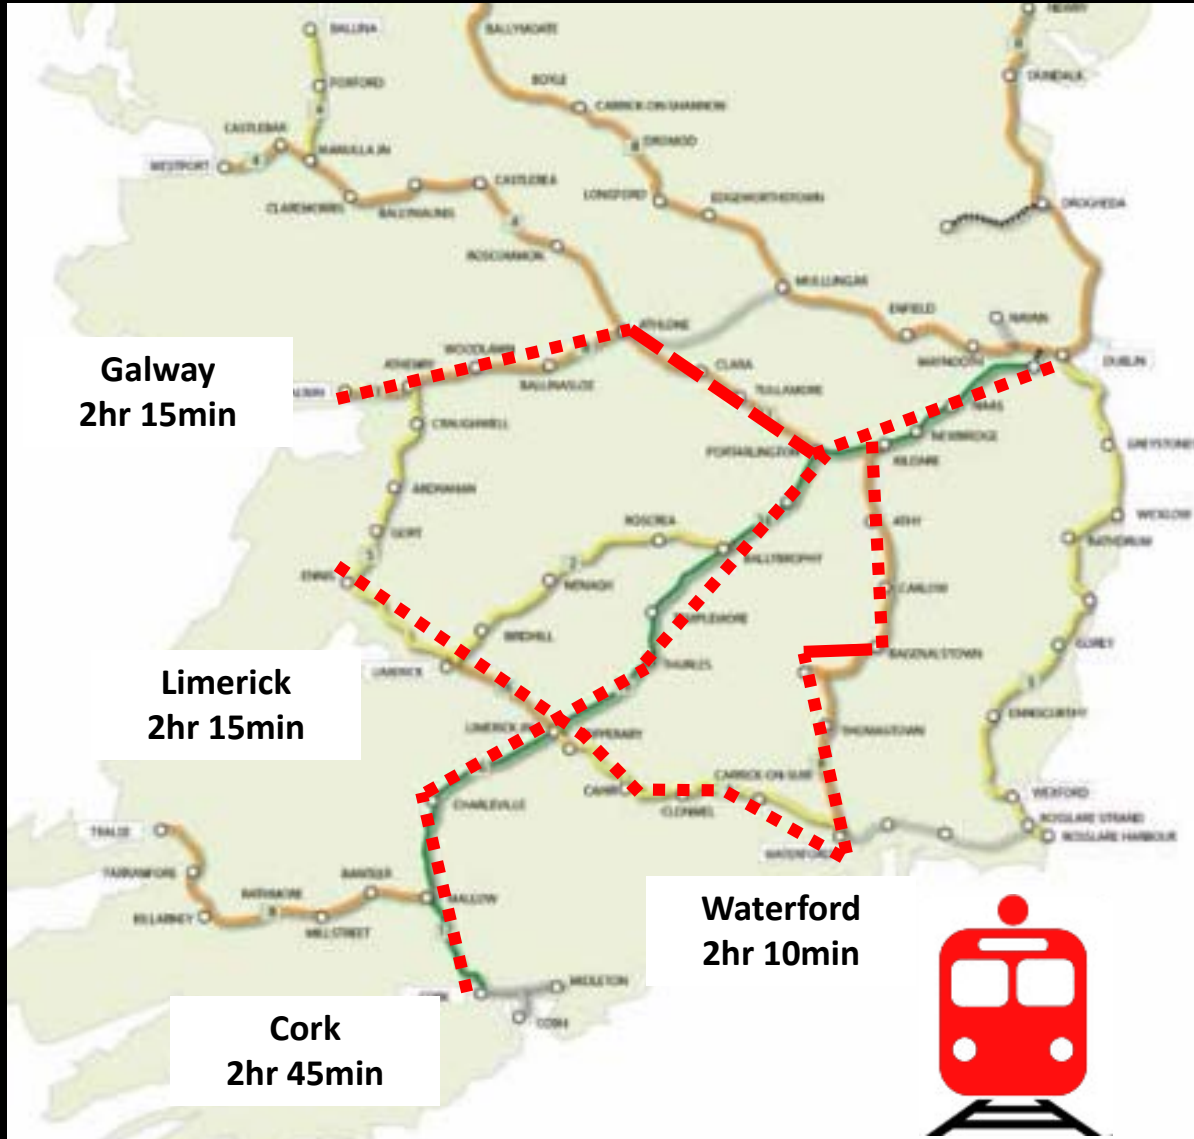

**URBAN
INFRASTRUCTURE**

15 dwelling units per acre
9,600 residents

**HYPERDENSE URBAN
INFRASTRUCTURE**

40 dwelling units per acre
25,600 residents

Road travel times to Dublin

Spot the difference?

Rail travel times to Dublin