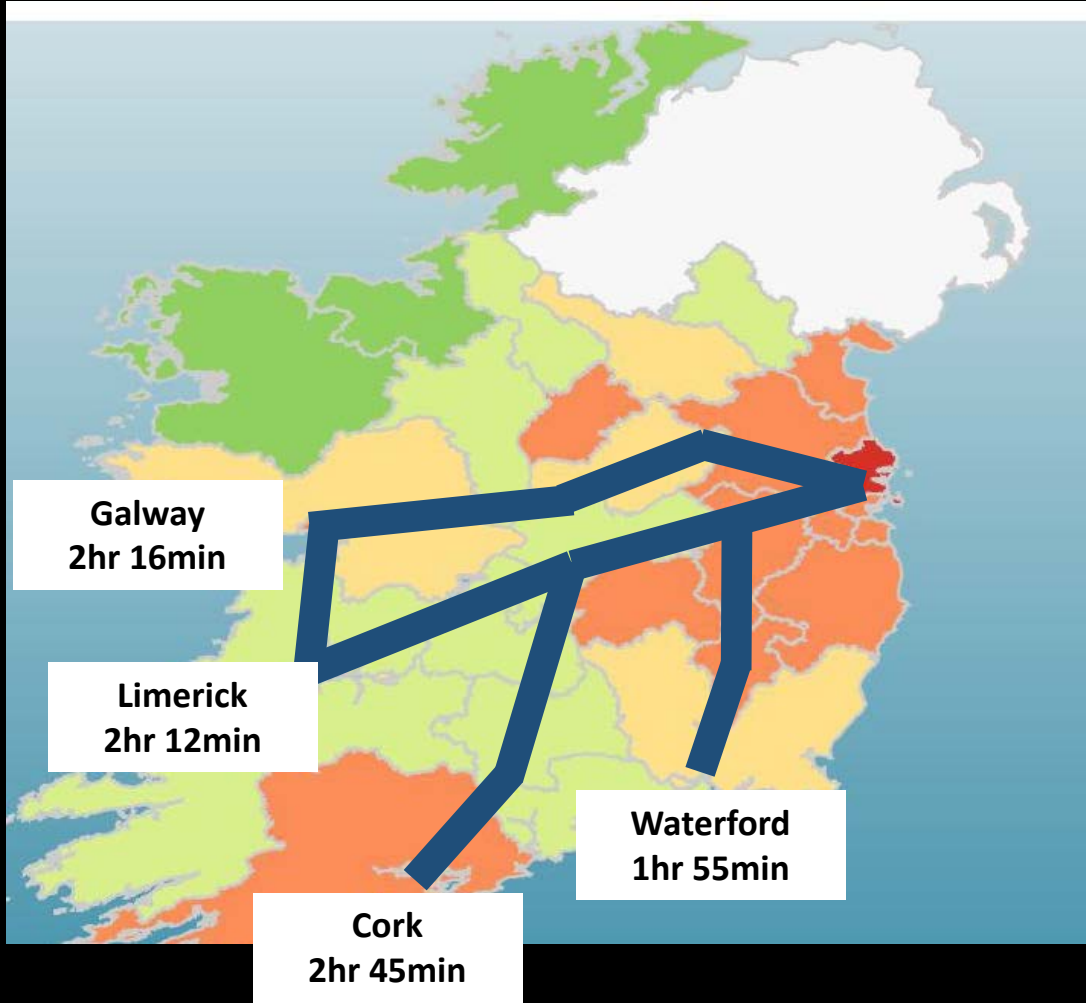

**URBAN
INFRASTRUCTURE**

15 dwelling units per acre
9,600 residents

**HYPERDENSE URBAN
INFRASTRUCTURE**

40 dwelling units per acre
25,600 residents

Road travel times to Dublin

Spot the difference?

Rail travel times to Dublin