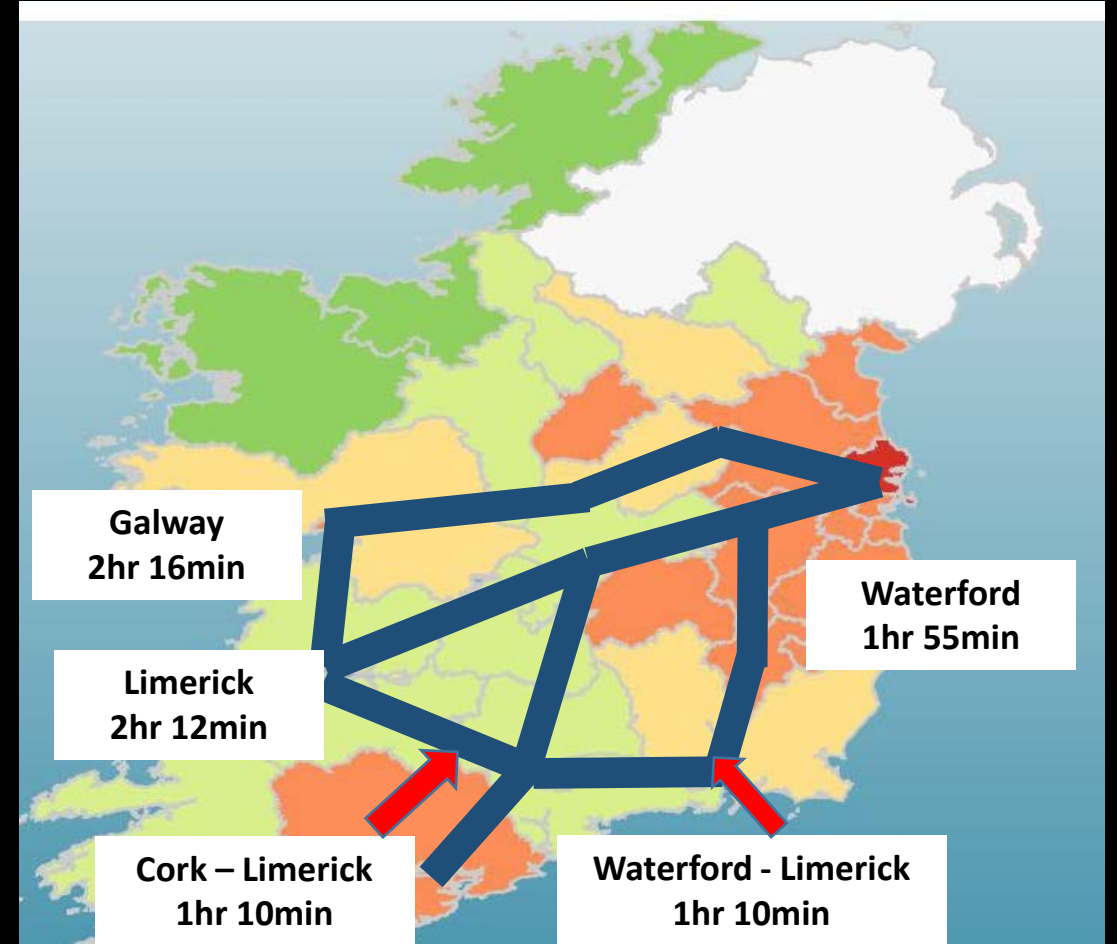

**URBAN
INFRASTRUCTURE**

15 dwelling units per acre
9,600 residents

**HYPERDENSE URBAN
INFRASTRUCTURE**

40 dwelling units per acre
25,600 residents

Road travel times to Dublin

Spot the difference?

Rail travel times to Dublin