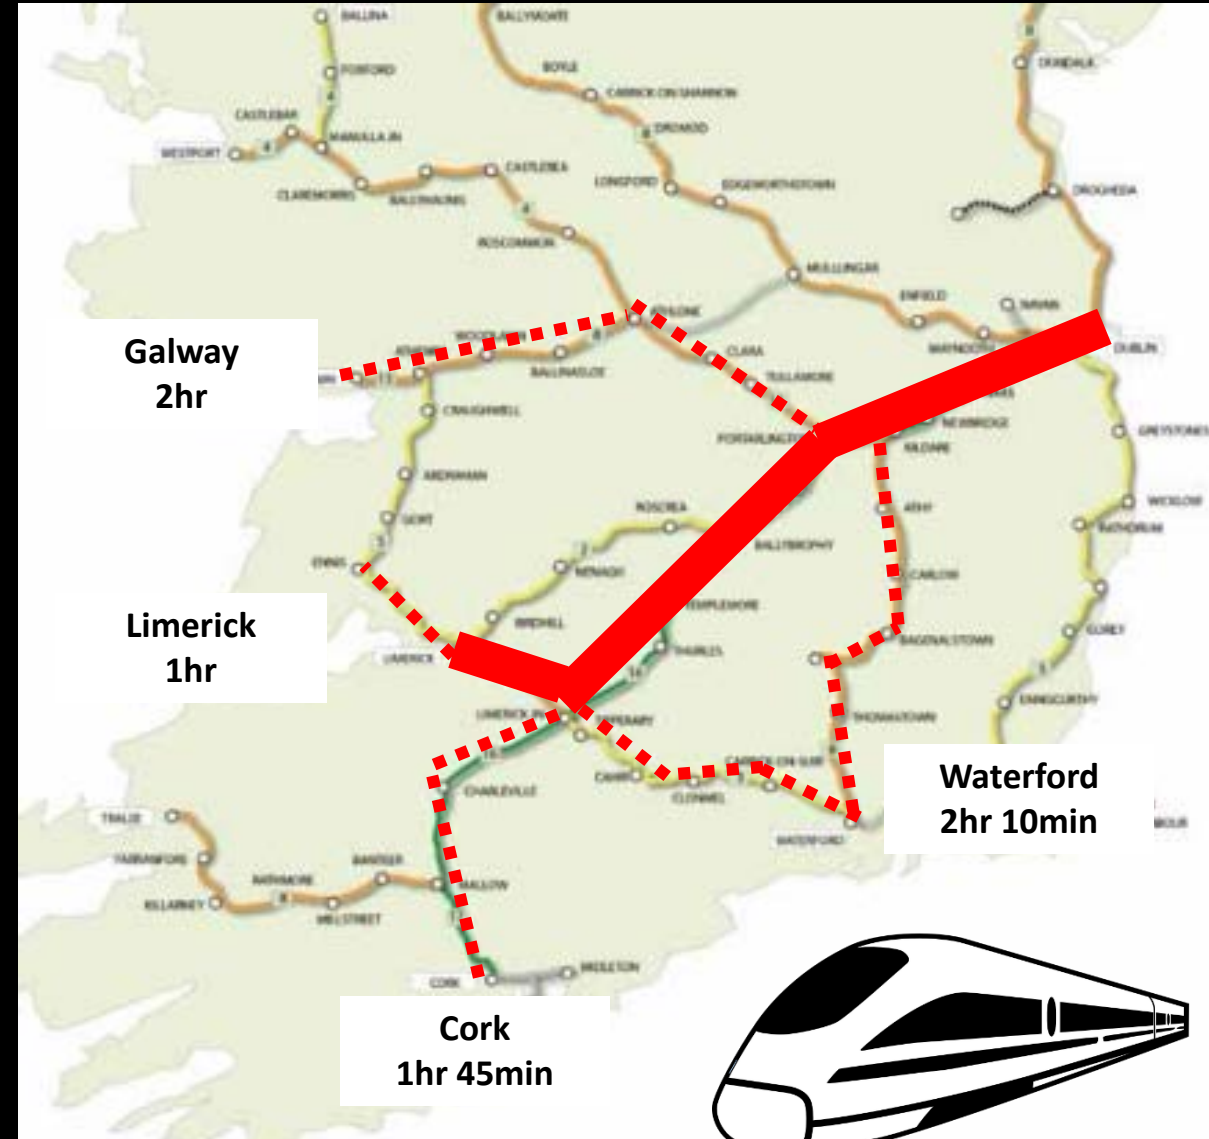

However...